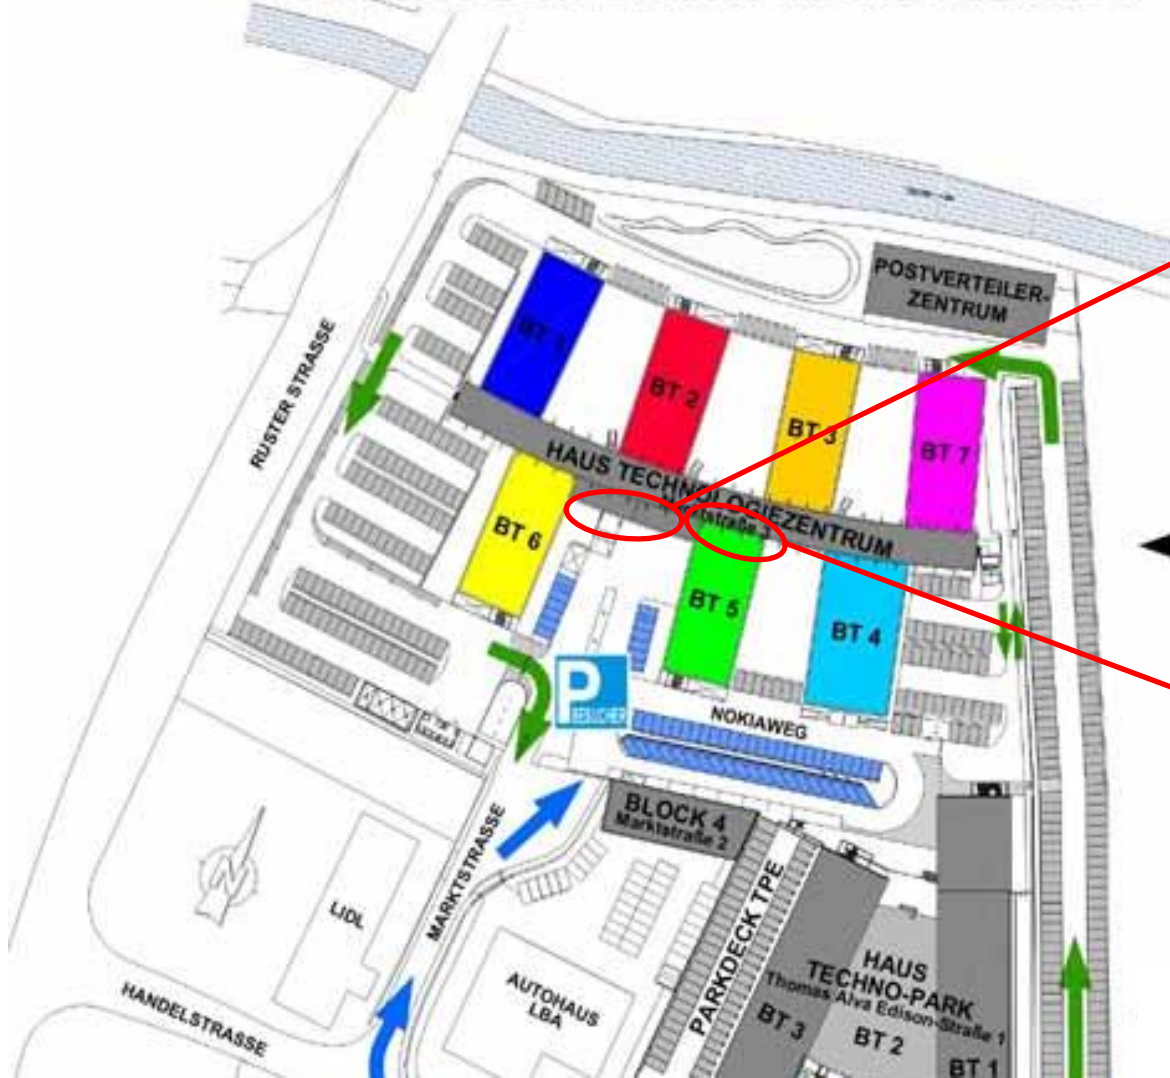

TECHNOLOGIEZENTRUM EISENSTADT

Main entrance

Waiting area

← TECHNOLOGIE-ZENTRUM "TZE"

Trainingscenter

On the 1st day please wait at 8:45 a. m. at the main entrance inside the Foyer on the left side - You'll be picked up. in the waiting area. The training center is located on the 1st floor, section 5 (green). The entrance is inside the building.